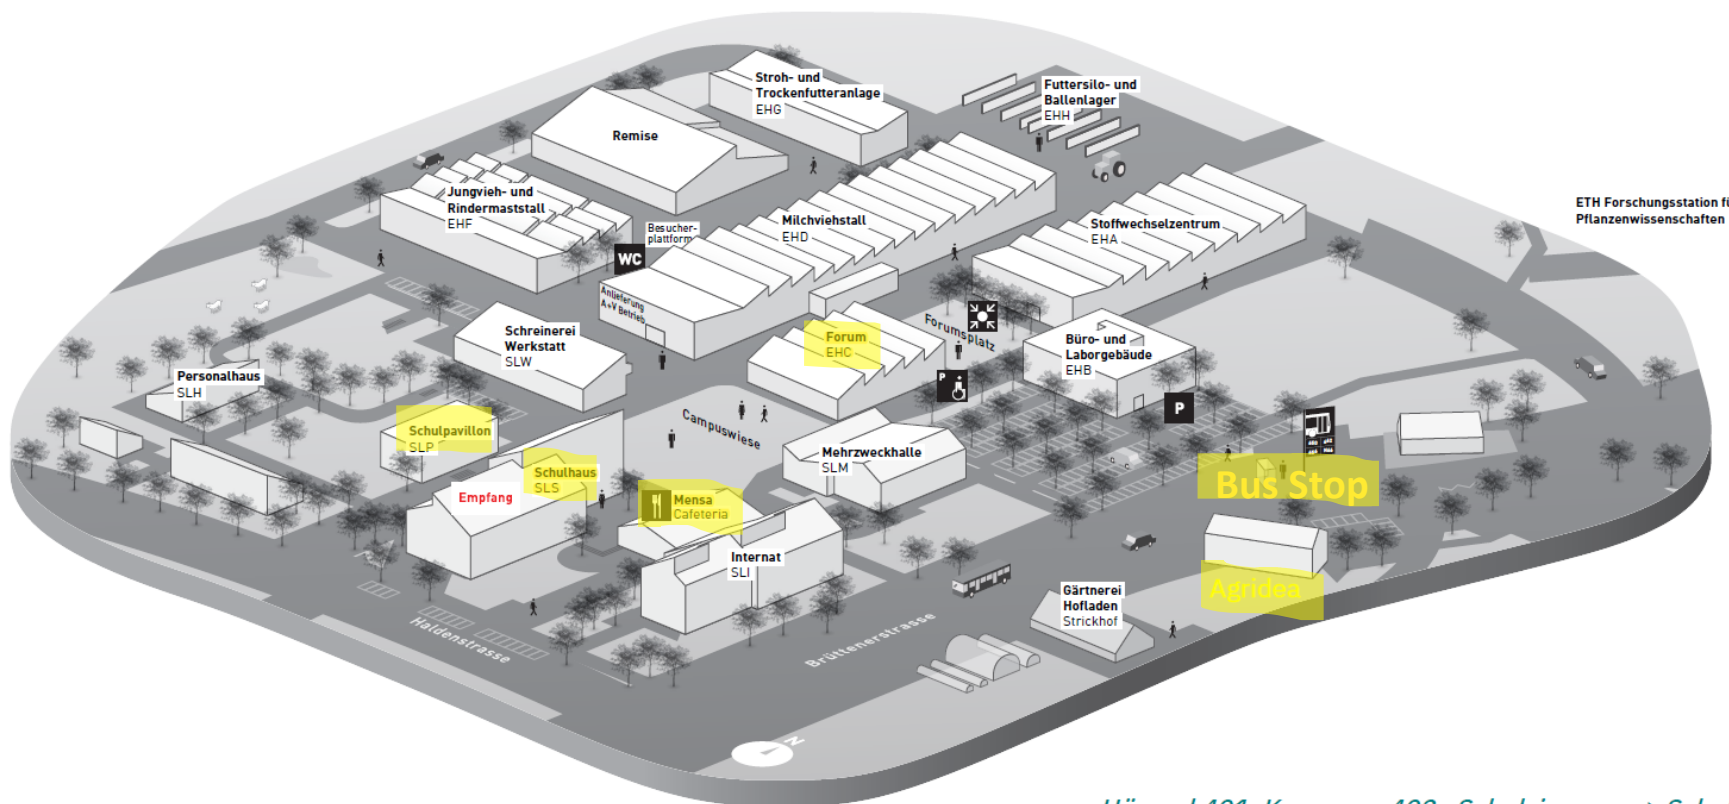

### Day 1, April 20, 2023:

- First meeting in **Forum** (from 8.50)
- 4 Rooms for sessions: **Forum/ Rooms 401 & 402 (Schulhaus) / Agridea building**

### Day 2, April 21, 2023:

- First meeting in **Forum** (from 9.45)
- 4 Rooms for sessions: **Forum/ Room 401 (Schulhaus) & Schulzimmer P6 (Schulpavillon) / Agridea building**

### Lunch & Dinner (April 20) in the Mensa

The Bus Stop is **Lindau Eschikon**, various Bus lines from *Effretikon, Bahnhof* see [www.sbb.ch](http://www.sbb.ch) for connections. Busses go ca. every 15 minutes